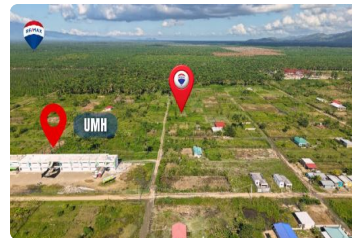

## \$ 18,212.00 USD

Honduras - Colon

Tocoa

Listing ID: 3203942006

[Land for Sale – Satélite Neighborhood, Phase 3, Tocoa, Colón]Short introductionUrban land for sale located in Satélite Neighborhood, Phase 3, Tocoa. A developing residential area, ideal for home construction or as an investment due to its location and functional dimensions.Strategic locationSatélite Neighborhood, Phase 3, Tocoa, ColónArea close to the Metropolitan University of Honduras (UMH)Connected to the Margen Izquierda road, allowing easy access in and out of the areaResidential surroundings with steady housing developmentLand dimensionsTotal area: 220 square metersFrontage: 10 meters facing the streetDepth: 22 metersIdeal dimensions for designing a one- or two-story home, with space for a garage and functional living areas.Ideal forResidential home constructionRental housing projectUrban land investment in a growing areaContactRE/MAX HONCASA is available to provide more information or to schedule a ...

Tocoa, Colón, Col. 18 de septiembre, atrás de las bodegas de Diunsa, contiguo a Torno Cedillo, Código Postal 32301.

Each office is independently owned and operated